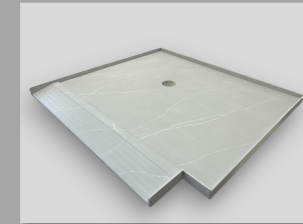

Shower Panels & Accessories

Your paragraph text

Shower Niche

Corner Caddy

Do you have a unique project with specific needs? We can help.

Proudly Made in Canada

Development

Since 1985, The Marble Factory has been a Canadian manufacturer of Engineered Marble, Carrara, Concrete, Granite, Onyx, and Solicoat surfaces.

Check us out at:
www.marblefactory.com

Special Order Vanity tops

To see our full selection of sink styles, visit our website at www.marblefactory.com

Wave

SOS

Malibu

Kasu-C Undermount

Edge Profiles

1 1/2" Straight Eased

3/4" Standard

1 1/2" Bullnose

Standard Shower Bases

Custom Shower Bases

Custom with Wheelchair Ramp

- Customize to any size
- Drywall Flanges Where Needed
- Variable Drain Location
- 2" Low Profile Curb